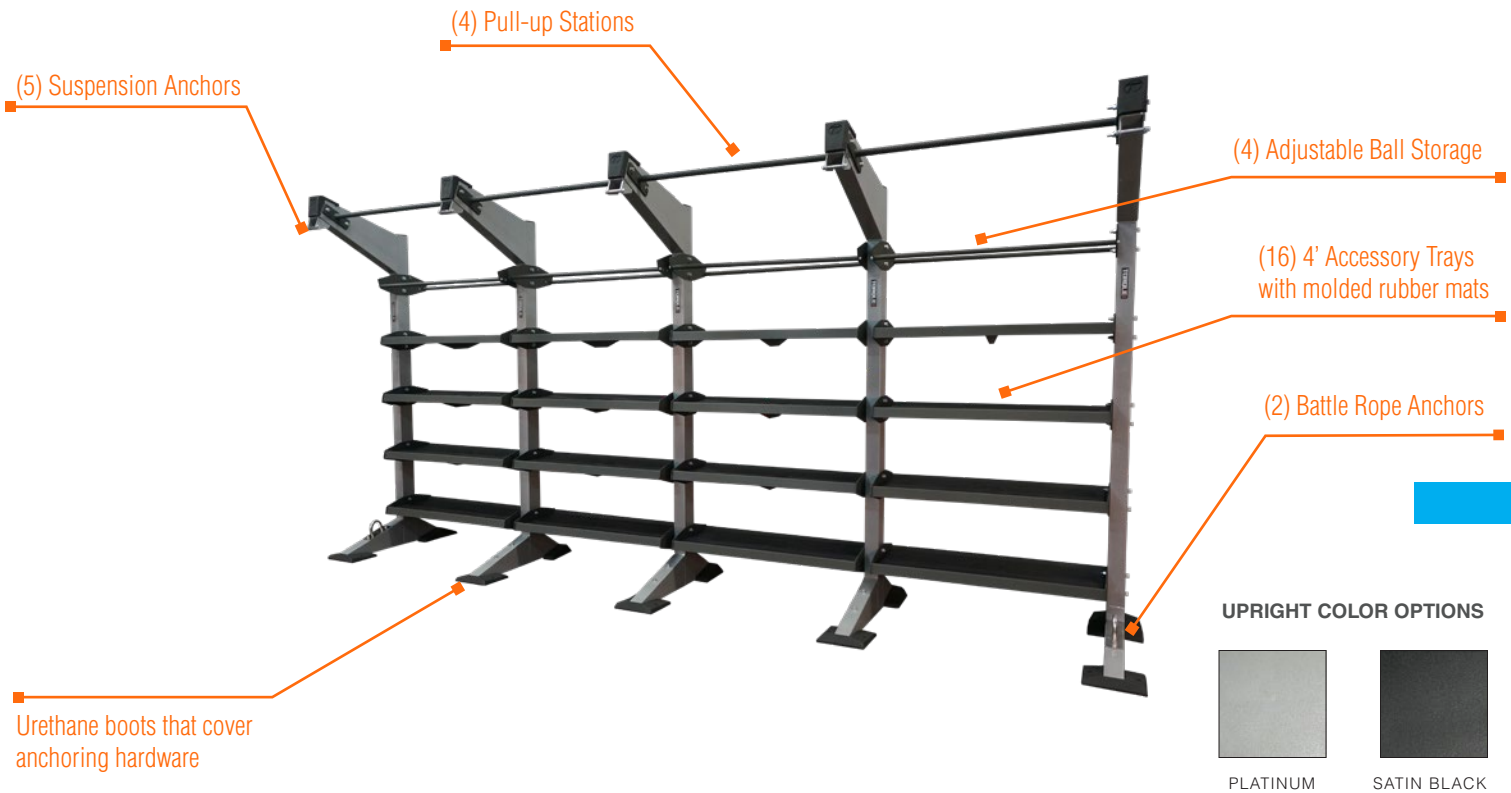

TOP VIEW

MAIN OPTIONS / SUBSTITUTIONS

- BALL TARGET
- BALL & HANGING STORAGE EXTENSION
- GROUND ROTATIONAL TRAINER
- BAR/WEIGHT STORAGE
- DIP ATTACHMENT
- PLYO ATTACHMENT
- STALL BARS
- BALL TARGET WALL
- MONKEY BAR CONFIGURATIONS
- 3D HEAVY BAG SWIVEL
- ENDLESS ROPE
- ROCK CLIMBING GRIPS

NOTE: X-Create systems are required to be bolted to a concrete sub-floor.

Model number	XCSW-3M
Footprint	36.7" x 144.1" (93 cm x 366 cm)
Height	Frame 95.8" (243 cm)
Minimum Required Live Area	11' x 16.0' (3.37 m x 4.88 m)
Warranty	10 year frame and welds/1 year parts/90 days misc.

NOTE: X-Create systems are required to be bolted to a concrete sub-floor.

UPRIGHT COLOR OPTIONS

PLATINUM

SATIN BLACK

Model number	XCSW-4M
Footprint	36.7" x 189.1" (93 cm x 480 cm)
Height	Frame 95.8" (243 cm)
Minimum Required Live Area	11' x 19.8' (3.37 m x 6.04 m)
Warranty	10 year frame and welds/1 year parts/90 days misc.