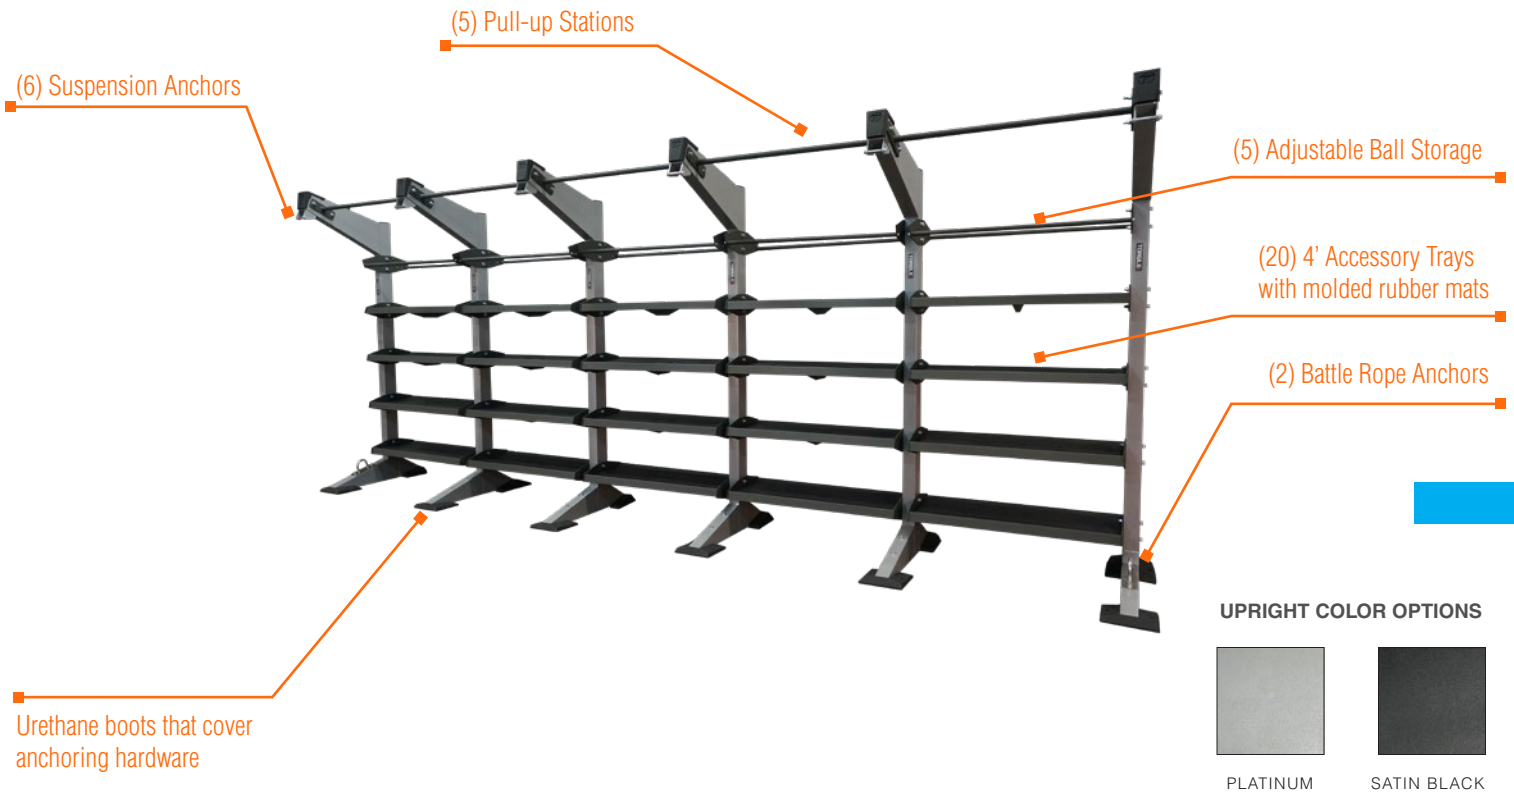

TOP VIEW

MAIN OPTIONS / SUBSTITUTIONS

- BALL TARGET
- BALL & HANGING STORAGE EXTENSION
- GROUND ROTATIONAL TRAINER
- BAR/WEIGHT STORAGE
- DIP ATTACHMENT
- PLYO ATTACHMENT
- STALL BARS
- BALL TARGET WALL
- MONKEY BAR CONFIGURATIONS
- 3D HEAVY BAG SWIVEL
- ENDLESS ROPE
- ROCK CLIMBING GRIPS

NOTE: X-Create systems are required to be bolted to a concrete sub-floor.

UPRIGHT COLOR OPTIONS

PLATINUM

SATIN BLACK

Model number	XCSW-4M
Footprint	36.7" x 189.1" (93 cm x 480 cm)
Height	Frame 95.8" (243 cm)
Minimum Required Live Area	11' x 19.8' (3.37 m x 6.04 m)
Warranty	10 year frame and welds/1 year parts/90 days misc.

NOTE: X-Create systems are required to be bolted to a concrete sub-floor.

UPRIGHT COLOR OPTIONS

PLATINUM

SATIN BLACK

Model number	XCSW-5M
Footprint	36.7" x 234.2" (93 cm x 594 cm)
Height	Frame 95.8" (243 cm)
Minimum Required Live Area	11' x 23.5' (3.37 m x 7.16 m)
Warranty	10 year frame and welds/1 year parts/90 days misc.