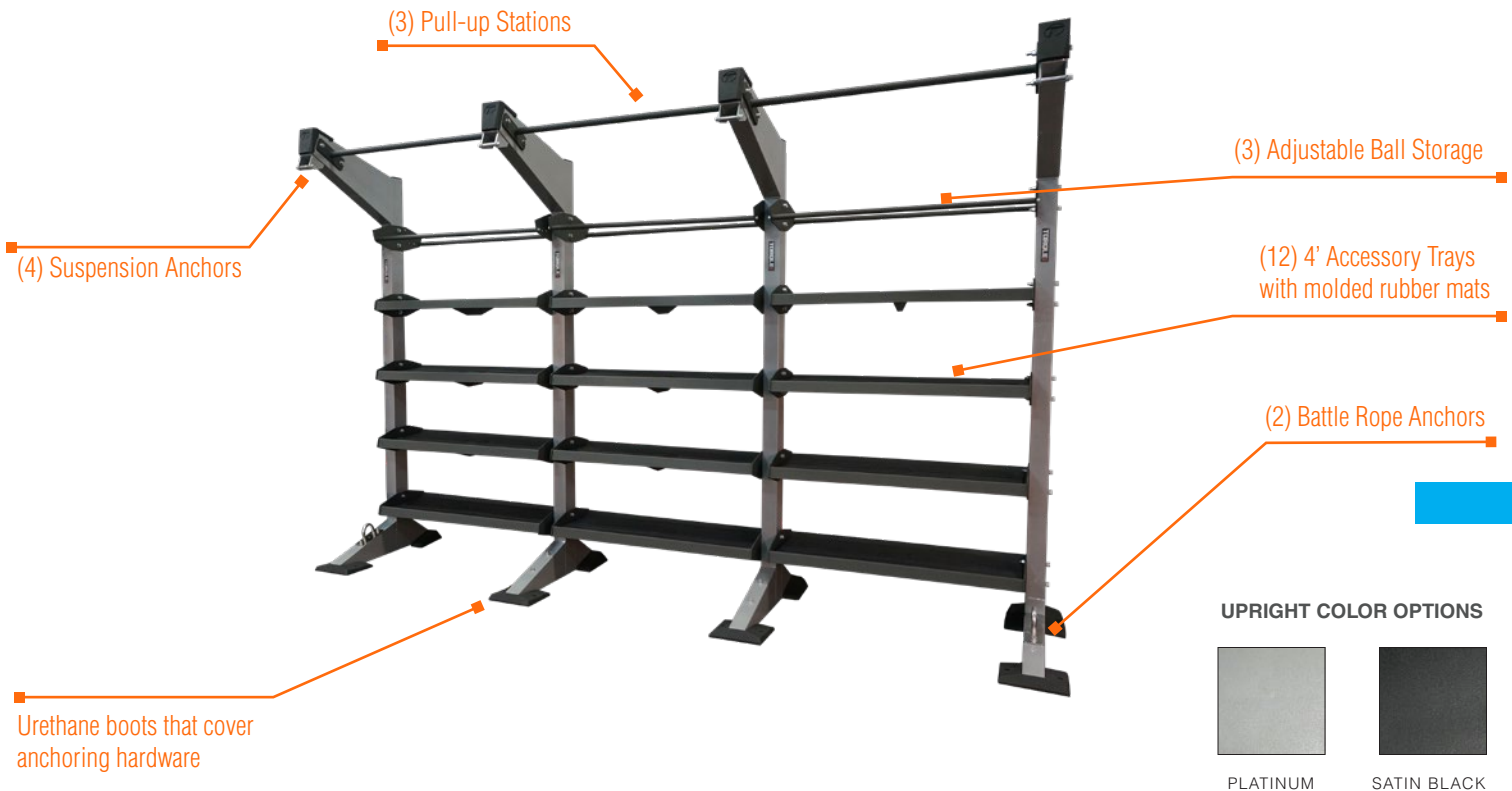

TOP VIEW

MAIN OPTIONS / SUBSTITUTIONS

- BALL TARGET
- BALL & HANGING STORAGE EXTENSION
- GROUND ROTATIONAL TRAINER
- BAR/WEIGHT STORAGE
- DIP ATTACHMENT
- PLYO ATTACHMENT
- STALL BARS
- BALL TARGET WALL
- MONKEY BAR CONFIGURATIONS
- 3D HEAVY BAG SWIVEL
- ENDLESS ROPE
- ROCK CLIMBING GRIPS

NOTE: X-Create systems are required to be bolted to a concrete sub-floor.

UPRIGHT COLOR OPTIONS

PLATINUM

SATIN BLACK

Model number	XCSW-2M
Footprint	36.7" x 99" (93 cm x 251 cm)
Height	Frame 95.8" (243 cm)
Minimum Required Live Area	11' x 12.3' (3.37 m x 3.75 m)
Warranty	10 year frame and welds/1 year parts/90 days misc.

NOTE: X-Create systems are required to be bolted to a concrete sub-floor.

Model number	XCSW-3M
Footprint	36.7" x 144.1" (93 cm x 366 cm)
Height	Frame 95.8" (243 cm)
Minimum Required Live Area	11' x 16.0' (3.37 m x 4.88 m)
Warranty	10 year frame and welds/1 year parts/90 days misc.